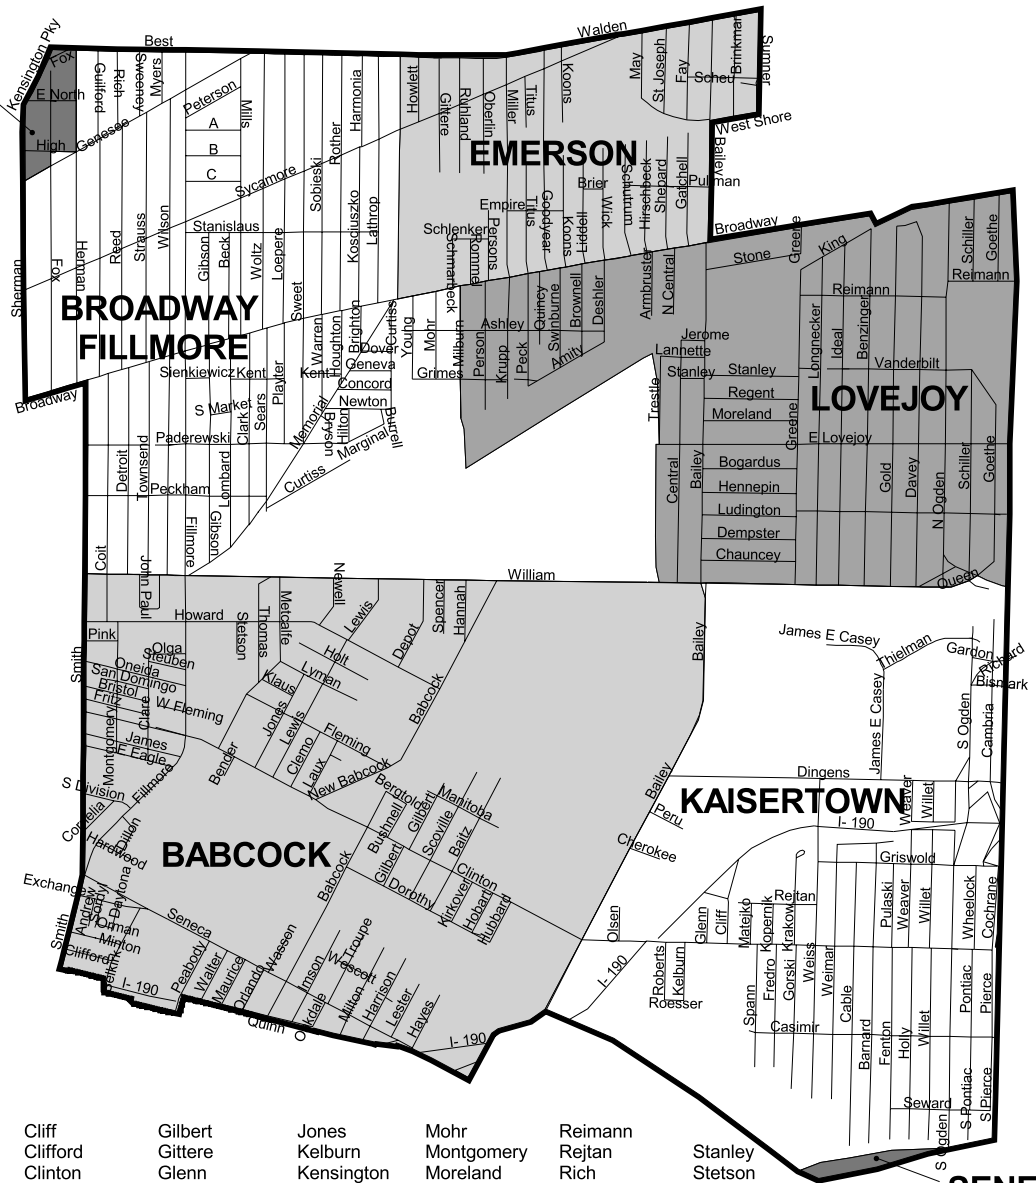

MEDICAL PARK / FRUITBELT

Street List

A	Amity	Cliff	Gilbert	Jones	Mohr	Reimann	Stanley
Andrew	Andrew	Clifford	Gittere	Kelburn	Montgomery	Rejtan	Stetson
Armbruster	Armbruster	Clinton	Glenn	Kensington	Moreland	Rich	Steuben
Ashley	Ashley	Cochrane	Goethe	Kent	Myers	Richard	Stone
B	Babcock	Coit	Gold	King	N Central	Roberts	Strauss
Babcock	Babcock	Concord	Goodyear	Kirkover	New Babcock	Roesser	Sumner
Bailey	Bailey	Cornelia	Gorski	Klaus	Newell	Rommel	Sweeney
Baitz	Baitz	Curtiss	Greene	Koons	Newton	Rother	Sweet
Barnard	Barnard	Davey	Grimes	Kopernik	Oakdale	Ruhland	Swinburne
Beck	Beck	Daytona	Griswold	Kosciuszko	Oberlin	S Division	Sycamore
Bender	Bender	Dempster	Guilford	Krakow	Olga	S Market	Thielman
Benzinger	Benzinger	Depot	Hannah	Krupp	Olsen	S Ogdan	Thomas
Bergtold	Bergtold	Deshler	Hardwood	Lannette	Orman	S Pierce	Thomas
Best	Best	Detroit	Harmonia	Lathrop	Orlando	S Pontiac	Titus
Bismark	Bismark	Dillon	Harrison	Laux	Peru	San Domingo	Townsend
Bogardus	Bogardus	Dingens	Hayes	Lester	Paderewski	Scheu	Trestle
Brier	Brier	Dorothy	Hennepin	Lewis	Peabody	Schiller	Troupe
Brighton	Brighton	Dover	Herman	Liddell	Peckham	Schlenker	Vanderbilt
Brinkman	Brinkman	E Eagle	High	Loepere	Peck	Schmarbeck	W Fleming
Bristol	Bristol	E Lovejoy	Hilton	Lombard	Peckham	Schutrum	Walden
Broadway	Broadway	E North	Hirschbeck	Longnecker	Person	Scoville	Walter
Brownell	Brownell	Empire	Hobart	Ludington	Persons	Sears	Warren
Bryson	Bryson	Exchange	Holly	Lyman	Peru	Selkirk	Wasson
Burrell	Burrell	Fay	Holt	Manitoba	Peterson	Seneca	Weaver
Bushnell	Bushnell	Fenton	Houghton	Marginal	Pierce	Seward	Weimar
C	Cable	Fillmore	Howard	Matejko	Pink	Shepard	Weiss
Cable	Cable	Fleming	Howlett	Maurice	Playter	Sherman	Wescott
Cambria	Cambria	Fox	Hubbard	May	Pontiac	Sienkiewicz	West Shore
Casimir	Casimir	Fredro	I-190	Memorial	Pulaski	Smith	Wheelock
Central	Central	Fritz	Ideal	Metcalfe	Pullman	Sobieski	Wick
Chauncey	Chauncey	Gardon	Imson	Milburn	Queen	Sordyl	Willet
Cherookee	Cherookee	Gatchell	James E Casey	Miller	Quincy	Spann	William
Clare	Clare	Genesee	James	Mills	Quinn	Spencer	Wilson
Clark	Clark	Geneva	Jerome	Milton	Reed	St Joseph	Woltz
Clemo	Clemo	Gibson	John Paul	Minton	Regent	Stanislaus	Young

Legend

- Street
- Planning Neighborhood
- BABCOCK
- BROADWAY FILLMORE
- EMERSON

- KAISERTOWN
- LOVEJOY
- MEDICAL PARK/FRUITBELT*
- SENECA*
- GNPA Area 10 Boundary

*Only that area of this Planning Neighborhood which overlaps with GNPA Area 10 is shown.

Good Neighbors Planning Alliance
Area 10 Street and Neighborhood Map,
City of Buffalo

APPENDIX C